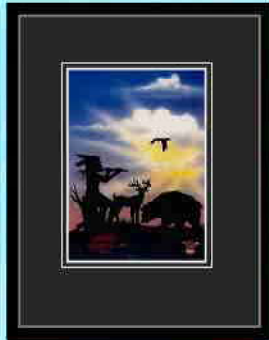

***"THROUGH INDIAN EYES"***

**11" x 14" Black or Barn Wood Frame,  
with 6" x 9" Print & Black Matt.**

**Price \$ 55.00  
Shipping \$ 15.00**

**18" x 24" Black or Barn Wood Frame,  
with 12 3/4" x 18 3/4" print & Black Matt.**

**Price \$135.00  
Shipping \$ 25.00**

**18" x 24" Black or Barn Wood Frame,  
with 12 3/4" x 18 3/4" Print, Double  
Matt & Miniature Cultural Item.**

**Price \$155.00  
Shipping \$ 25.00**