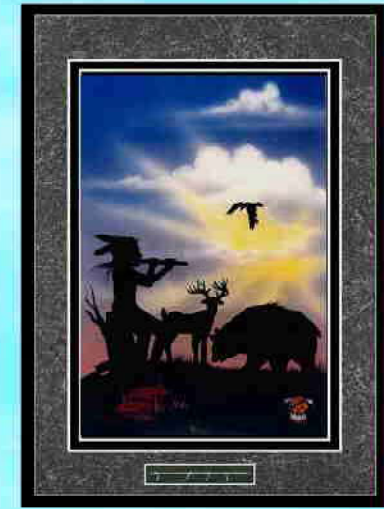

***"THROUGH INDIAN EYES"***

**11" x 14" Black or Barn Wood Frame,  
with 6" x 9" Print & Black Matt.**

**Price \$ 55.00  
Shipping \$ 15.00**

**18" x 24" Black or Barn Wood Frame,  
with 12 3/4" x 18 3/4" print & Black Matt.**

**Price \$135.00  
Shipping \$ 25.00**

**18" x 24" Black or Barn Wood Frame,  
with 12 3/4" x 18 3/4" Print, Double  
Matt & Miniature Cultural Item.**

**Price \$155.00  
Shipping \$ 25.00**