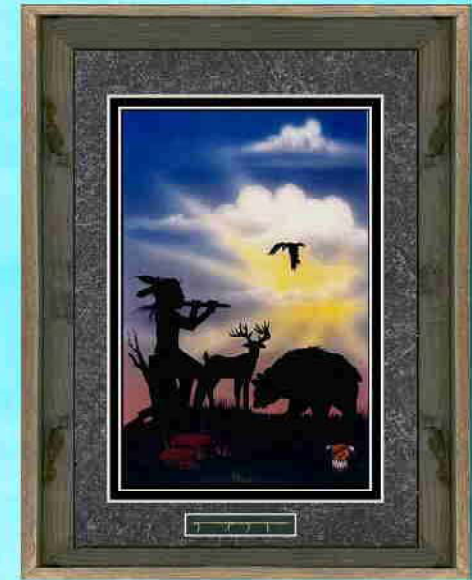

***"THROUGH INDIAN EYES"***

**11" x 14" Black or Barn Wood Frame,  
with 6" x 9" Print & Black Matt.**

**Price \$ 55.00  
Shipping \$ 15.00**

**18" x 24" Black or Barn Wood Frame,  
with 12 3/4" x 18 3/4" print & Black Matt.**

**Price \$135.00  
Shipping \$ 25.00**

**18" x 24" Black or Barn Wood Frame,  
with 12 3/4" x 18 3/4" Print, Double  
Matt & Miniature Cultural Item.**

**Price \$155.00  
Shipping \$ 25.00**