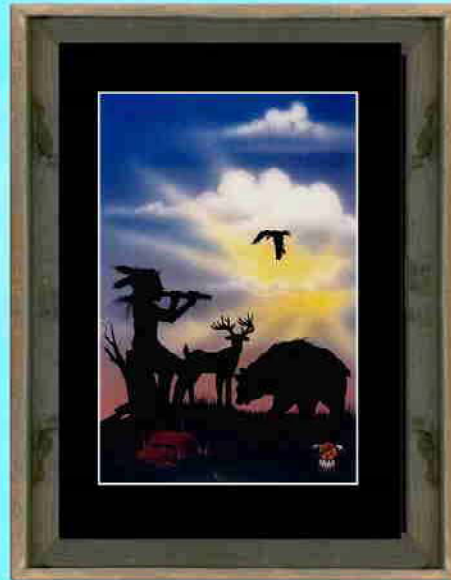

***"THROUGH INDIAN EYES"***

**11" x 14" Black or Barn Wood Frame,  
with 6" x 9" Print & Black Matt.**

**Price \$ 55.00  
Shipping \$ 15.00**

**18" x 24" Black or Barn Wood Frame,  
with 12 3/4" x 18 3/4" print & Black Matt.**

**Price \$135.00  
Shipping \$ 25.00**

**18" x 24" Black or Barn Wood Frame,  
with 12 3/4" x 18 3/4" Print, Double  
Matt & Miniature Cultural Item.**

**Price \$155.00  
Shipping \$ 25.00**